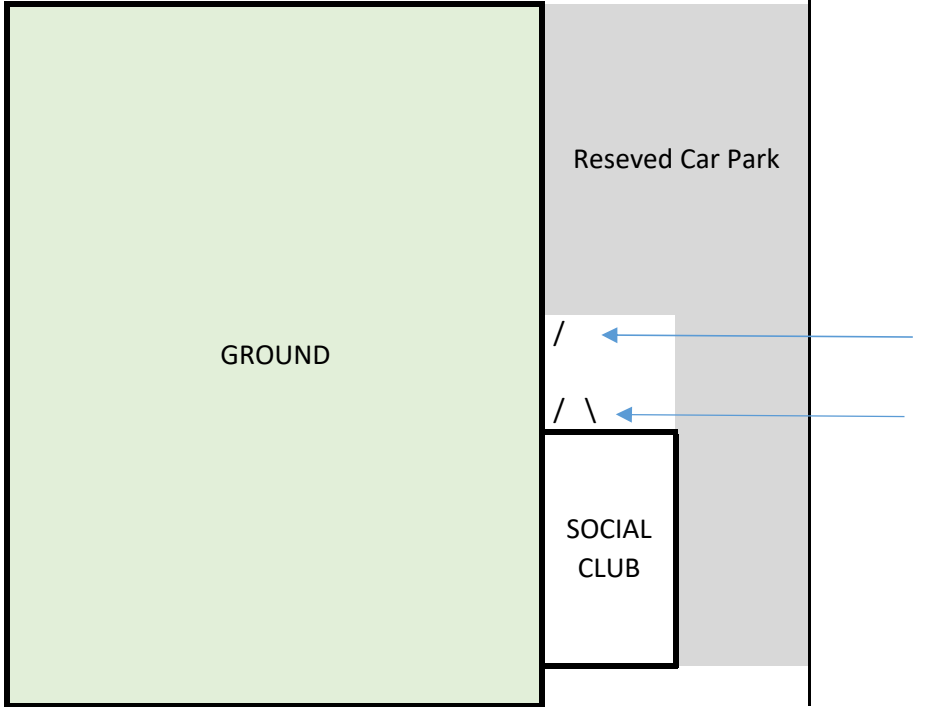

Chapel Street

Chapel Street End

Witton Albion Turnstiles

Reseved Car Park

GROUND

/

/ \

SOCIAL CLUB

Players Entrance

Social Club Entrance

Lostock End

FC United Turnstiles

MAIN CAR PARK